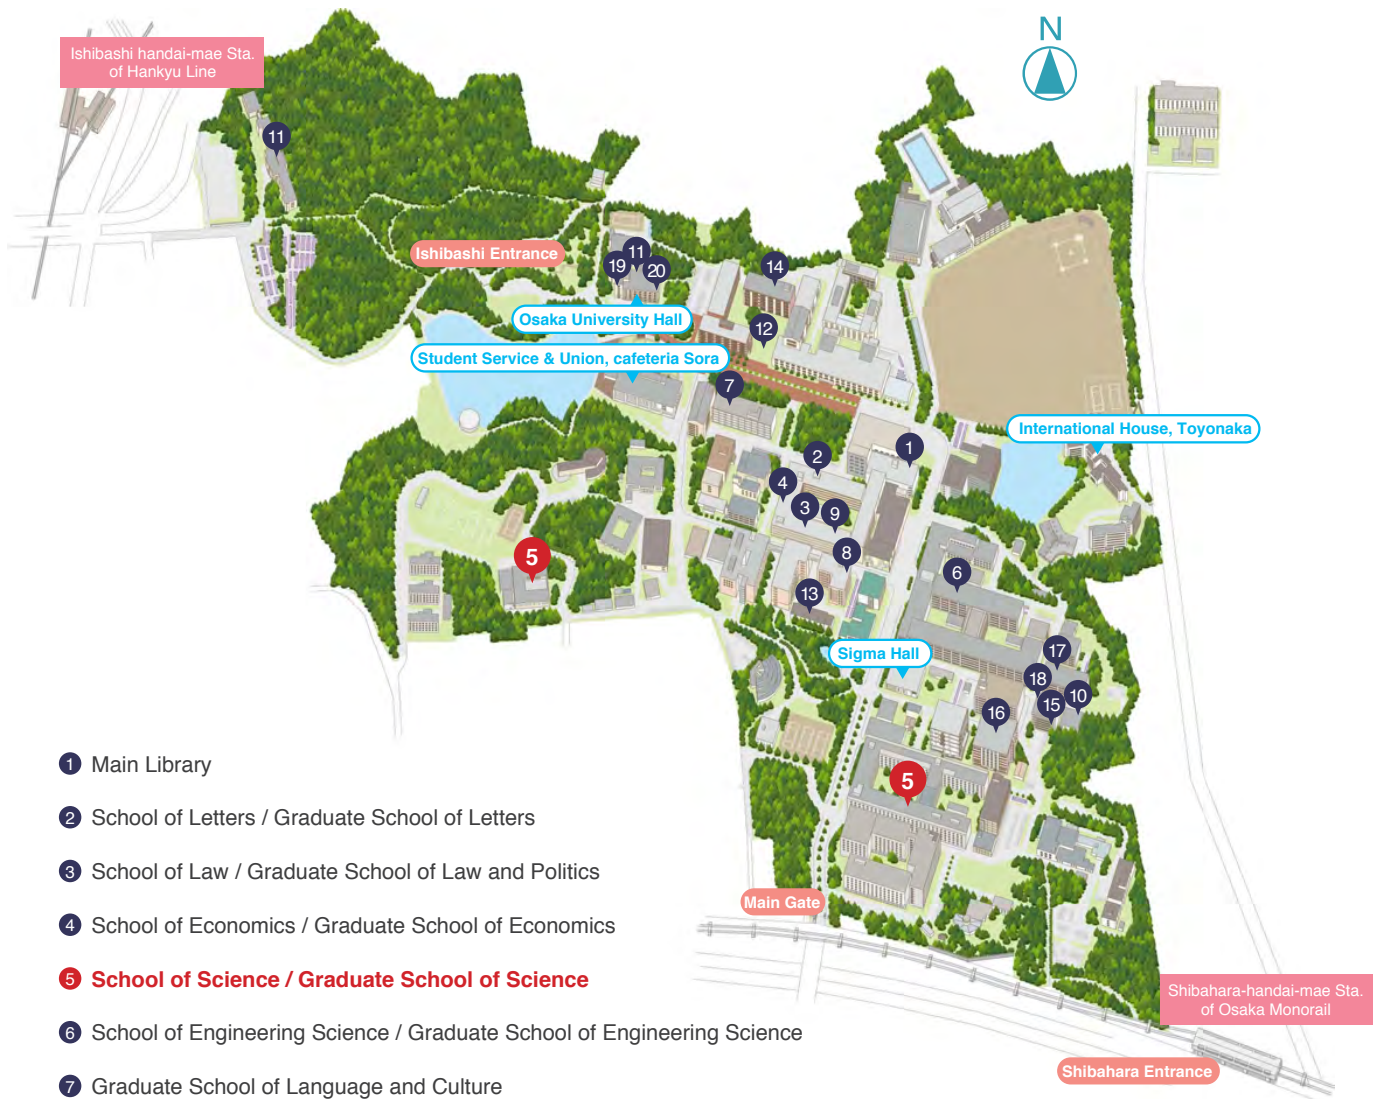

Toyonaka campus map

- ① Main Library
- ② School of Letters / Graduate School of Letters
- ③ School of Law / Graduate School of Law and Politics
- ④ School of Economics / Graduate School of Economics
- ⑤ **School of Science / Graduate School of Science**
- ⑥ School of Engineering Science / Graduate School of Engineering Science
- ⑦ Graduate School of Language and Culture
- ⑧ Osaka School of International Public Policy
- ⑨ Osaka University Law School
- ⑩ Research Center for Solar Energy Chemistry
- ⑪ Museum of Osaka University
- ⑫ Center for Education in Liberal Arts and Sciences
- ⑬ Health and Counseling Center
- ⑭ Center for the Study of Co* Design
- ⑮ Center for Mathematical Modeling and Data Science
- ⑯ Interdisciplinary Research Building
- ⑰ Institute for NanoScience Design
- ⑱ Osaka University Intellectual Property Center
- ⑲ Kaitokudo for the 21st Century
- ⑳ Tekijuku Commemoration Center

* On the campus information board, the building number of the School of Science is number 10.